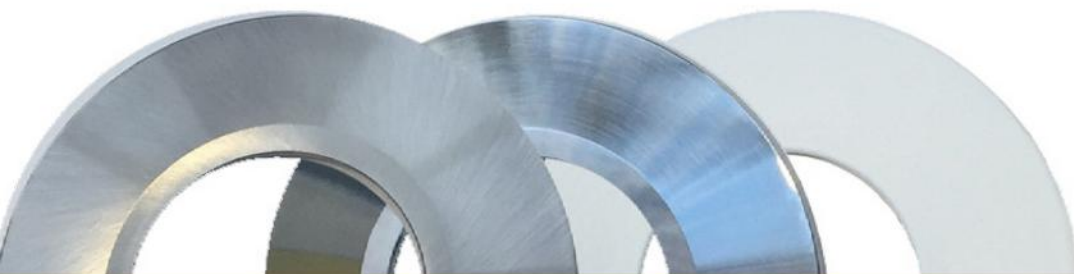

SOLO

ALL-IN-ONE LED DOWNLIGHT 10W

NEW & IMPROVED DESIGN

- ✓ **EASIER COLOUR CHANGE**
Switch is behind removable fascia
- ✓ **EASIER TO INSTALL**
Fits in 90mm void height
Driver on flexible connection

WINNING ORIGINAL FEATURES

6000K DAYLIGHT WHITE

Recommended for office, workshop.

3 FASCIAS

STEEL

CHROME

WHITE

1 DOWNLIGHT

- ✓ **DIMMABLE**
- ✓ **FIRE RESISTANT 90 MINUTES**
- ✓ **WATER RESISTANT IP65 Fascia**
- ✓ **3-HOUR EMERGENCY VERSION AVAILABLE**

YOUR VERSATILE LIGHTING SOLUTION

SOLO

SPECIFICATION

Item	833570
Quantity	1
Light Colour	3000K (WW) / 4000K (CW) / 6000K (DL)
Ra, Consistency	Ra80, 6 SDCM
Luminous flux	615lm (WW) / 740lm (CW) / 649lm (DL)
Beam Angle, Light Intensity	40°, 2185 cd
Accent Lighting	Yes
Warm Up Time	Instant
Dimmable	Yes (Max.20 fittings)
Size	55mm x 85mm x 85mm (Excluding driver)
Power Input	10W at 230VAC 50-60Hz
Power Factor & Current	0.9, 285mA
Lamp Type	COB
Fire Resistance	BS476-22 90 minutes
Working Temperature	-30°C, +35°C
Construction	Aluminium heat sink, steel fascia
IP Rating	IP65 Fascia only
Energy Efficiency Index	A+
Energy Consumption	10 kWh / 1000 h
Lifetime	50,000 h
Building Regs - Part L	Yes
Warranty & LMF at EoL	5 years
Switching Cycles	100,000