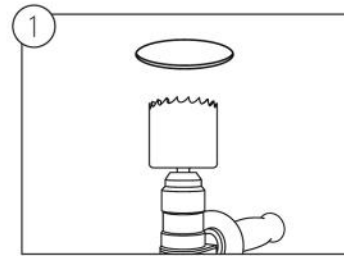

YOUR VERSATILE LIGHTING SOLUTION

SOLO

SPECIFICATION

Item	833570
Quantity	1
Light Colour	3000K (WW) / 4000K (CW) / 6000K (DL)
Ra, Consistency	Ra80, 6 SDCM
Luminous flux	615lm (WW) / 740lm (CW) / 649lm (DL)
Beam Angle, Light Intensity	40°, 2185 cd
Accent Lighting	Yes
Warm Up Time	Instant
Dimmable	Yes (Max.20 fittings)
Size	55mm x 85mm x 85mm (Excluding driver)
Power Input	10W at 230VAC 50-60Hz
Power Factor & Current	0.9, 285mA
Lamp Type	COB
Fire Resistance	BS476-22 90 minutes
Working Temperature	-30°C, +35°C
Construction	Aluminium heat sink, steel fascia
IP Rating	IP65 Fascia only
Energy Efficiency Index	A+
Energy Consumption	10 kWh / 1000 h
Lifetime	50,000 h
Building Regs - Part L	Yes
Warranty & LMF at EoL	5 years
Switching Cycles	100,000

INSTALLATION INSTRUCTIONS

Mark the desired position and carefully cut out. Space requirements on base of carton.

Connect wires using the plug and play connectors.

Remove bezel and move switch to select light colour: warm white, cool white or daylight white.