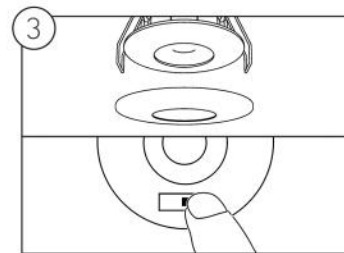

YOUR VERSATILE LIGHTING SOLUTION

SOLO

SPECIFICATION

Item	833570
Quantity	1
Light Colour	3000K (WW) / 4000K (CW) / 6000K (DL)
Ra, Consistency	Ra80, 6 SDCM
Luminous flux	615lm (WW) / 740lm (CW) / 649lm (DL)
Beam Angle, Light Intensity	40°, 2185 cd
Accent Lighting	Yes
Warm Up Time	Instant
Dimmable	Yes (Max.20 fittings)
Size	55mm x 85mm x 85mm (Excluding driver)
Power Input	10W at 230VAC 50-60Hz
Power Factor & Current	0.9, 285mA
Lamp Type	COB
Fire Resistance	BS476-22 90 minutes
Working Temperature	-30°C, +35°C
Construction	Aluminium heat sink, steel fascia
IP Rating	IP65 Fascia only
Energy Efficiency Index	A+
Energy Consumption	10 kWh / 1000 h
Lifetime	50,000 h
Building Regs - Part L	Yes
Warranty & LMF at EoL	5 years
Switching Cycles	100,000

INSTALLATION INSTRUCTIONS

Mark the desired position and carefully cut out. Space requirements on base of carton.

Connect wires using the plug and play connectors.

Remove bezel and move switch to select light colour: warm white, cool white or daylight white.