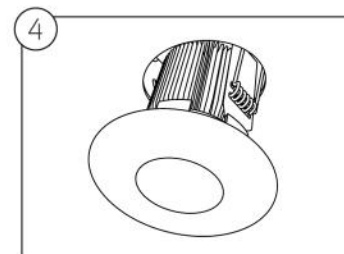

YOUR VERSATILE LIGHTING SOLUTION

SOLO

SPECIFICATION

Item	833570
Quantity	1
Light Colour	3000K (WW) / 4000K (CW) / 6000K (DL)
Ra, Consistency	Ra80, 6 SDCM
Luminous flux	615lm (WW) / 740lm (CW) / 649lm (DL)
Beam Angle, Light Intensity	40°, 2185 cd
Accent Lighting	Yes
Warm Up Time	Instant
Dimmable	Yes (Max.20 fittings)
Size	55mm x 85mm x 85mm (Excluding driver)
Power Input	10W at 230VAC 50-60Hz
Power Factor & Current	0.9, 285mA
Lamp Type	COB
Fire Resistance	BS476-22 90 minutes
Working Temperature	-30°C, +35°C
Construction	Aluminium heat sink, steel fascia
IP Rating	IP65 Fascia only
Energy Efficiency Index	A+
Energy Consumption	10 kWh / 1000 h
Lifetime	50,000 h
Building Regs - Part L	Yes
Warranty & LMF at EoL	5 years
Switching Cycles	100,000

INSTALLATION INSTRUCTIONS

Mark the desired position and carefully cut out. Space requirements on base of carton.

Connect wires using the plug and play connectors.

Remove bezel and move switch to select light colour: warm white, cool white or daylight white.

...Optionally affix a different magnetic bezel from the assortment in the carton.

SPACE REQUIREMENT