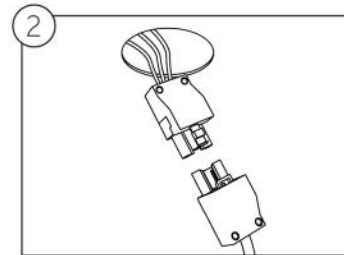

YOUR VERSATILE LIGHTING SOLUTION

SOLO

SPECIFICATION

Item	833570
Quantity	1
Light Colour	3000K (WW) / 4000K (CW) / 6000K (DL)
Ra, Consistency	Ra80, 6 SDCM
Luminous flux	615lm (WW) / 740lm (CW) / 649lm (DL)
Beam Angle, Light Intensity	40°, 2185 cd
Accent Lighting	Yes
Warm Up Time	Instant
Dimmable	Yes (Max.20 fittings)
Size	55mm x 85mm x 85mm (Excluding driver)
Power Input	10W at 230VAC 50-60Hz
Power Factor & Current	0.9, 285mA
Lamp Type	COB
Fire Resistance	BS476-22 90 minutes
Working Temperature	-30°C, +35°C
Construction	Aluminium heat sink, steel fascia
IP Rating	IP65 Fascia only
Energy Efficiency Index	A+
Energy Consumption	10 kWh / 1000 h
Lifetime	50,000 h
Building Regs - Part L	Yes
Warranty & LMF at EoL	5 years
Switching Cycles	100,000

INSTALLATION INSTRUCTIONS

Mark the desired position and carefully cut out. Space requirements on base of carton.

Connect wires using the plug and play connectors.

Remove bezel and move switch to select light colour: warm white, cool white or daylight white.